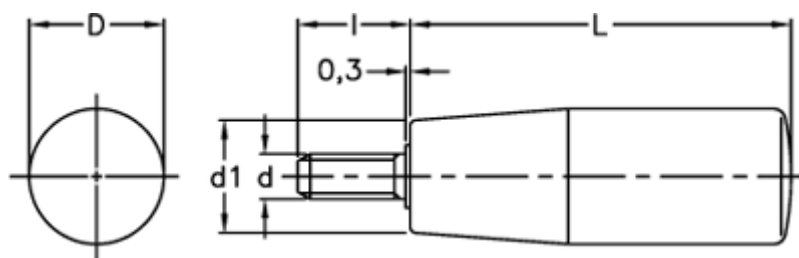

Article number: 2304021911

Description: E+G Handle  
I.280/80 p-M10x16

## Measures

---

D = 26  
d1 = 21  
d 6g = M10  
l = 16  
L = 80